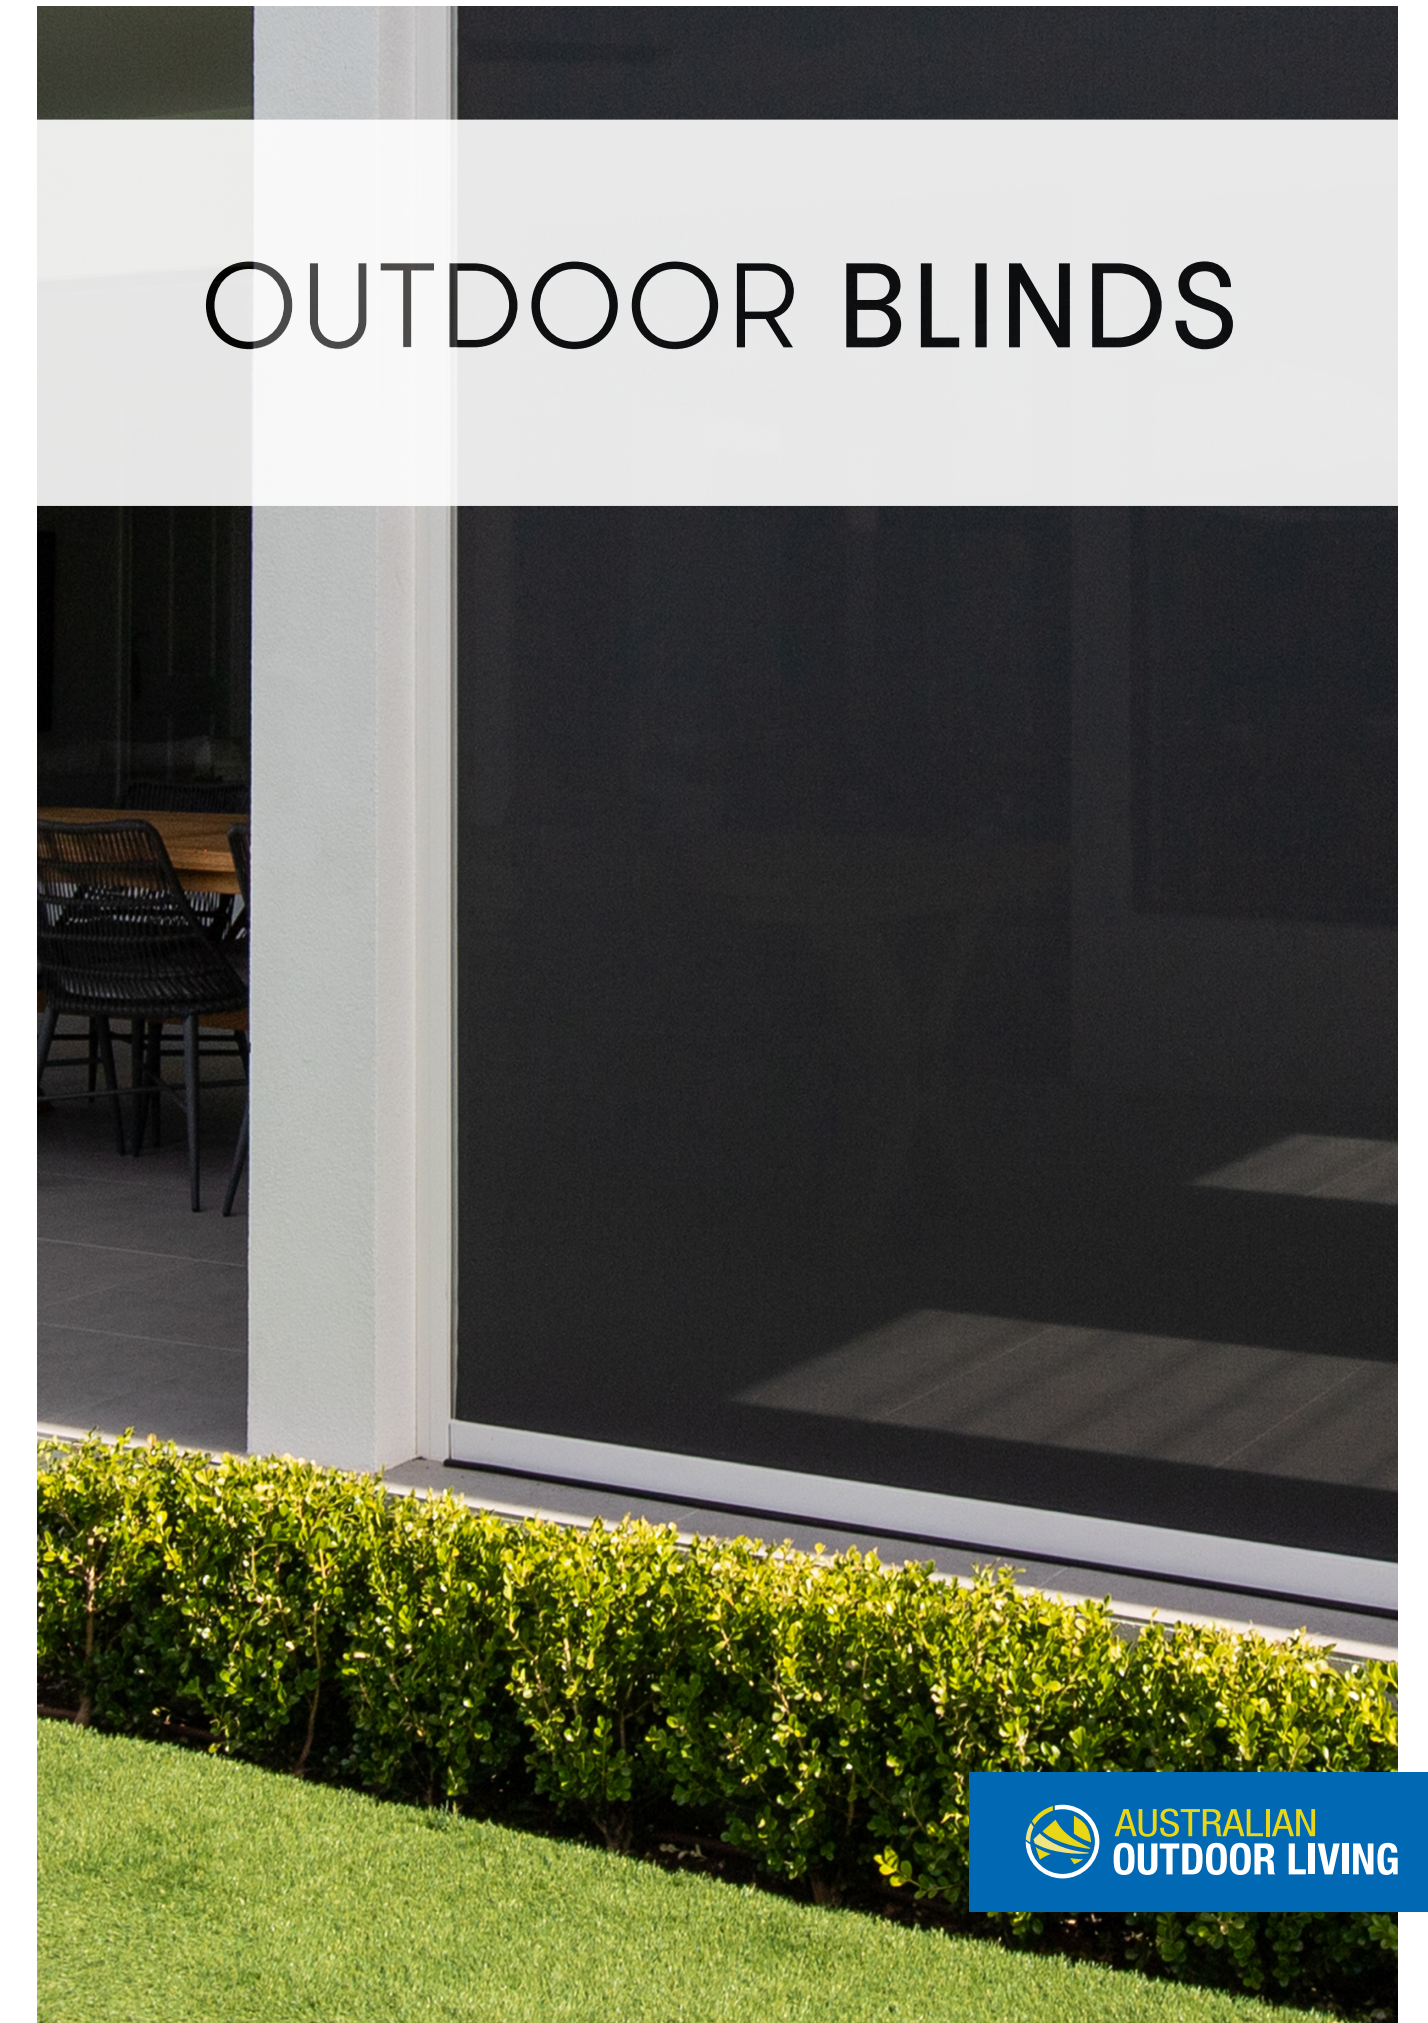

1300 13 13 49 | australianoutdoorliving.com.au

ARRANGE FOR YOUR FREE MEASURE AND DESIGN

Brisbane, QLD

Unit 3, 5-7 Henry Street
Loganholme QLD 4129

PO Box 3192
Loganholme QLD 4129
P (07) 3380 3700

Australian Outdoor Living (QLD) Pty Ltd
ABN: 48 162 106 890 | ACN: 162 106 890
QCC: 1281538

Canberra, ACT

8 Alumina Street
Beard ACT 2620

P (02) 6298 4700
Australian Outdoor Living (ACT) Pty Ltd
ABN: 66 600 900 981 | ACN: 600 900 981

Newcastle, NSW

1/3 Templar Place
Bennetts Green NSW 2290

PO Box 17
Newcastle NSW 2300
P (02) 4044 3179

Adelaide, SA

589 South Road
Regency Park SA 5010

PO Box 848
Prospect East SA 5082
P (08) 8229 7000
F (08) 8234 9744

Perth, WA

13 Lithic Way
Wangara WA 6065

PO Box 2013
Wangara WA 6947
P (08) 9249 4009
F (08) 9249 4992

Australian Outdoor Living (WA) Pty Ltd
ABN: 21 128 879 872 | ACN: 128 879 872
BLD: 101862

Sydney, NSW

2/1 Grex Avenue
Minchinbury NSW 2770

P (02) 8602 1200
F (02) 9625 6655

Australian Outdoor Living (NSW) Pty Ltd
ABN: 92 148 940 112 | ACN: 148 940 112
BLD: 301891C

Melbourne, VIC

10 Connection Drive
Campbellfield VIC 3061

P (03) 9930 7600
F (03) 9303 7107

Australian Outdoor Living (VIC) Pty Ltd
ABN: 52 137 265 402 | ACN: 137 265 402
CDB-L 62708

Outdoor Blinds | Artificial Lawn | Roller Shutters | Outdoor Kitchens
Pergolas, Verandahs & Decking | Carports

Please note that not all products are available in every state.
For a list of products available in your state, please see our website.

OUTDOOR BLINDS